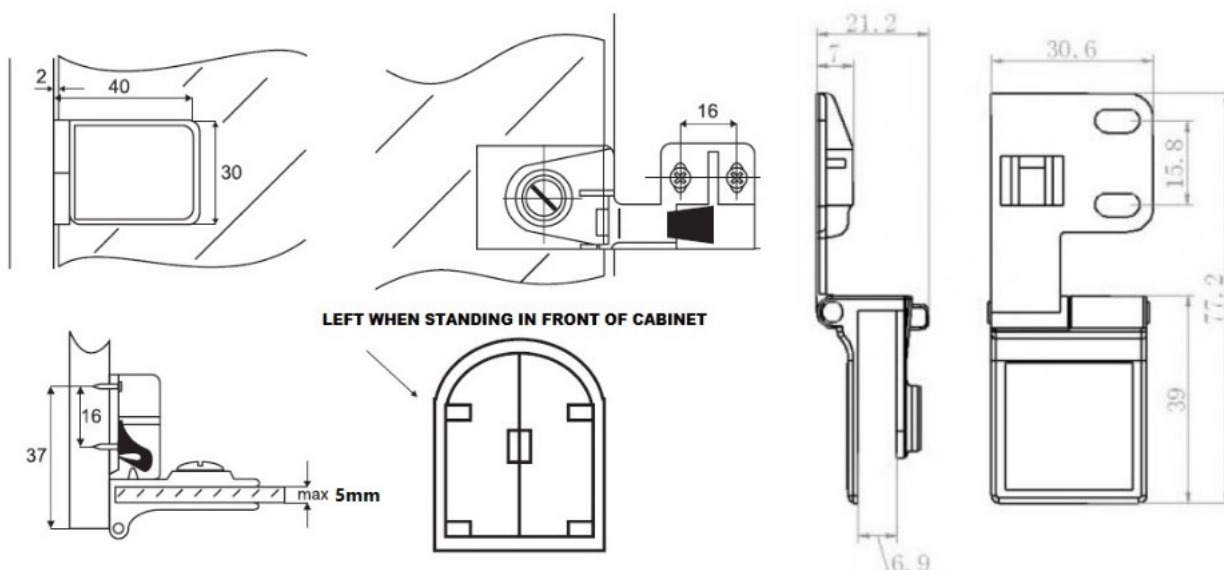

PRODUCT SHEET

Description:

Glass Door Hinge No C-13 Zamak, Chrome Plated, Left

Item number:

15.06.311-1

| Units | Box | Carton | HS Code | Barcode |
|-------|-----|--------|------------|--|
| Pcs. | 50 | 500 | 8302100090 |  |
| | | | | 5704866055178 |